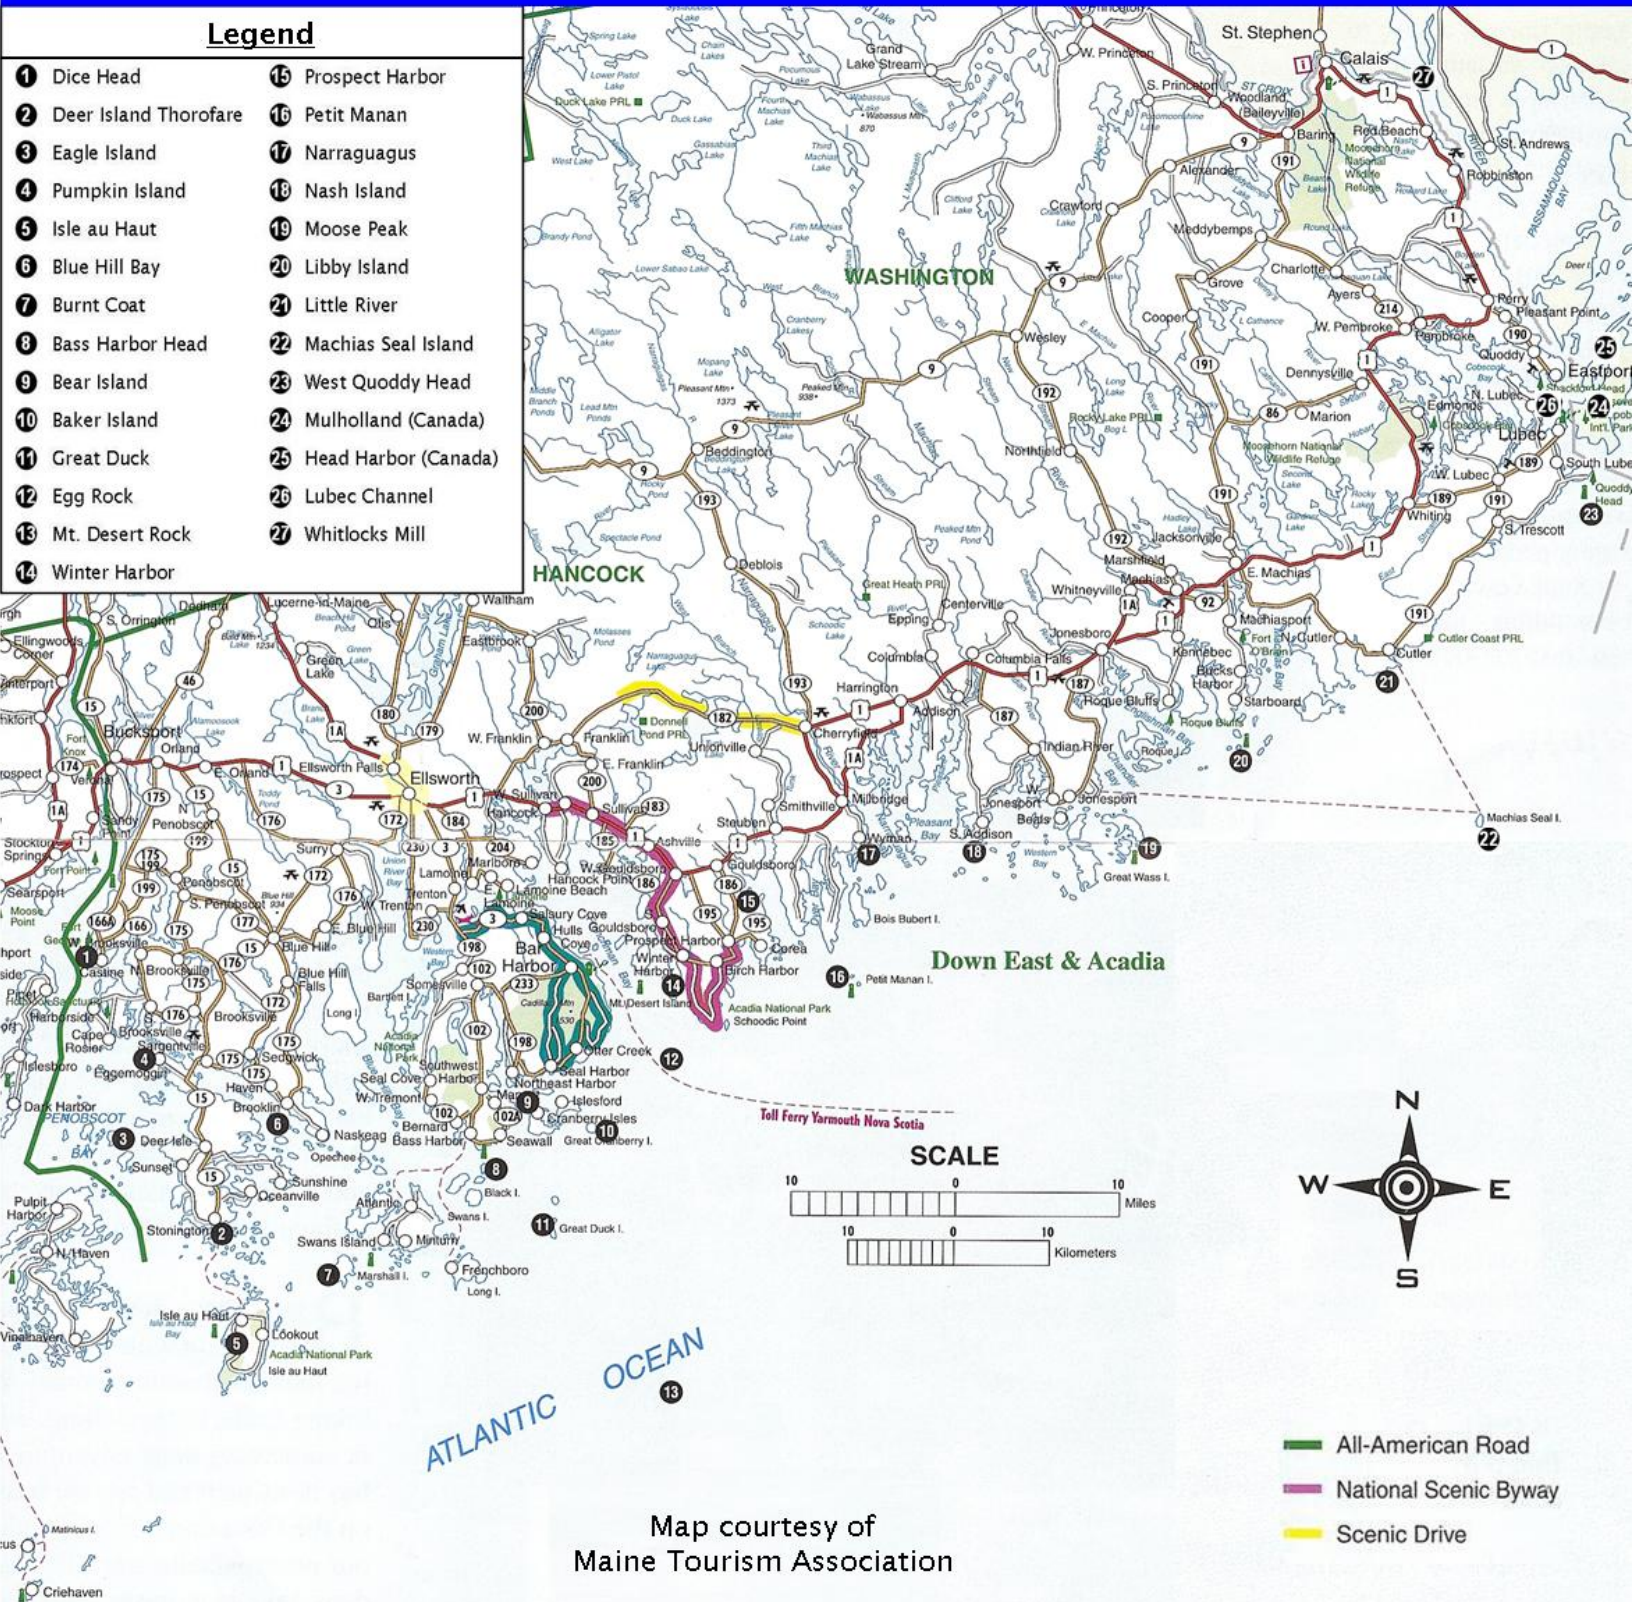

LIGHTHOUSES OF DOWNEAST & ACADIA

Legend

- | | |
|-------------------------|-------------------------|
| 1 Dice Head | 15 Prospect Harbor |
| 2 Deer Island Thorofare | 16 Petit Manan |
| 3 Eagle Island | 17 Narraguagus |
| 4 Pumpkin Island | 18 Nash Island |
| 5 Isle au Haut | 19 Moose Peak |
| 6 Blue Hill Bay | 20 Libby Island |
| 7 Burnt Coat | 21 Little River |
| 8 Bass Harbor Head | 22 Machias Seal Island |
| 9 Bear Island | 23 West Quoddy Head |
| 10 Baker Island | 24 Mulholland (Canada) |
| 11 Great Duck | 25 Head Harbor (Canada) |
| 12 Egg Rock | 26 Lubec Channel |
| 13 Mt. Desert Rock | 27 Whitlocks Mill |
| 14 Winter Harbor | |

Map courtesy of
Maine Tourism Association

- All-American Road
- National Scenic Byway
- Scenic Drive